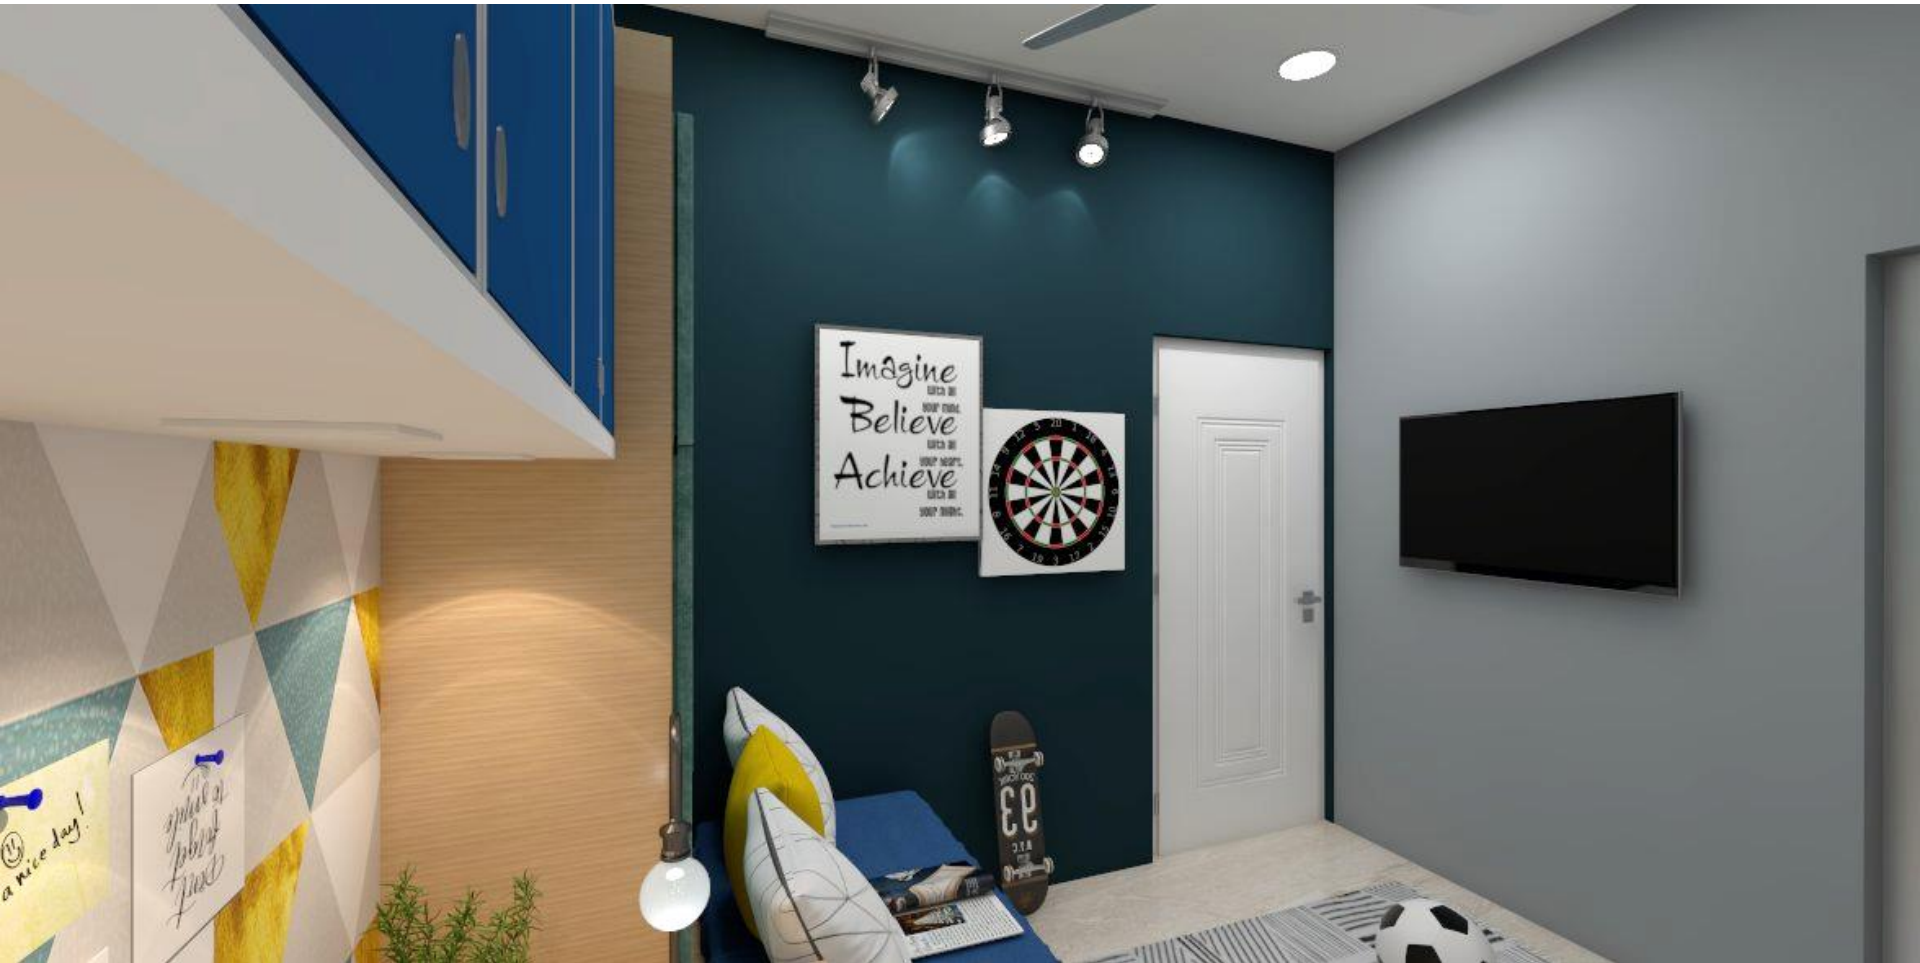

White brick wallpaper

Wall clock

Swing with stand or chair

Z Tags

Z1	Murphy bed cum sofa
Z2	Study desk
Z3	Study Lamp
Z4	Wallpaper
Z5	Clock
Z6	Swing/Chair
Z7	Carpet

Study lamp

Study desk

ELECTRICAL LAYOUT

LEGEND

SR. NO.	SYMBOL		DESCRIPTION
1		SB	SWITCH BOARD
2		CL	CEILING LIGHT
3		SP	SPOTLIGHTS
4		SL	STUDY LAMP
5		CF	CEILING FAN OF 900/1200

ELECTRICAL LAYOUT

ARTISTIC VISUALISATION

SHOPPING LIST AND ESTIMATE – LIVING ROOM