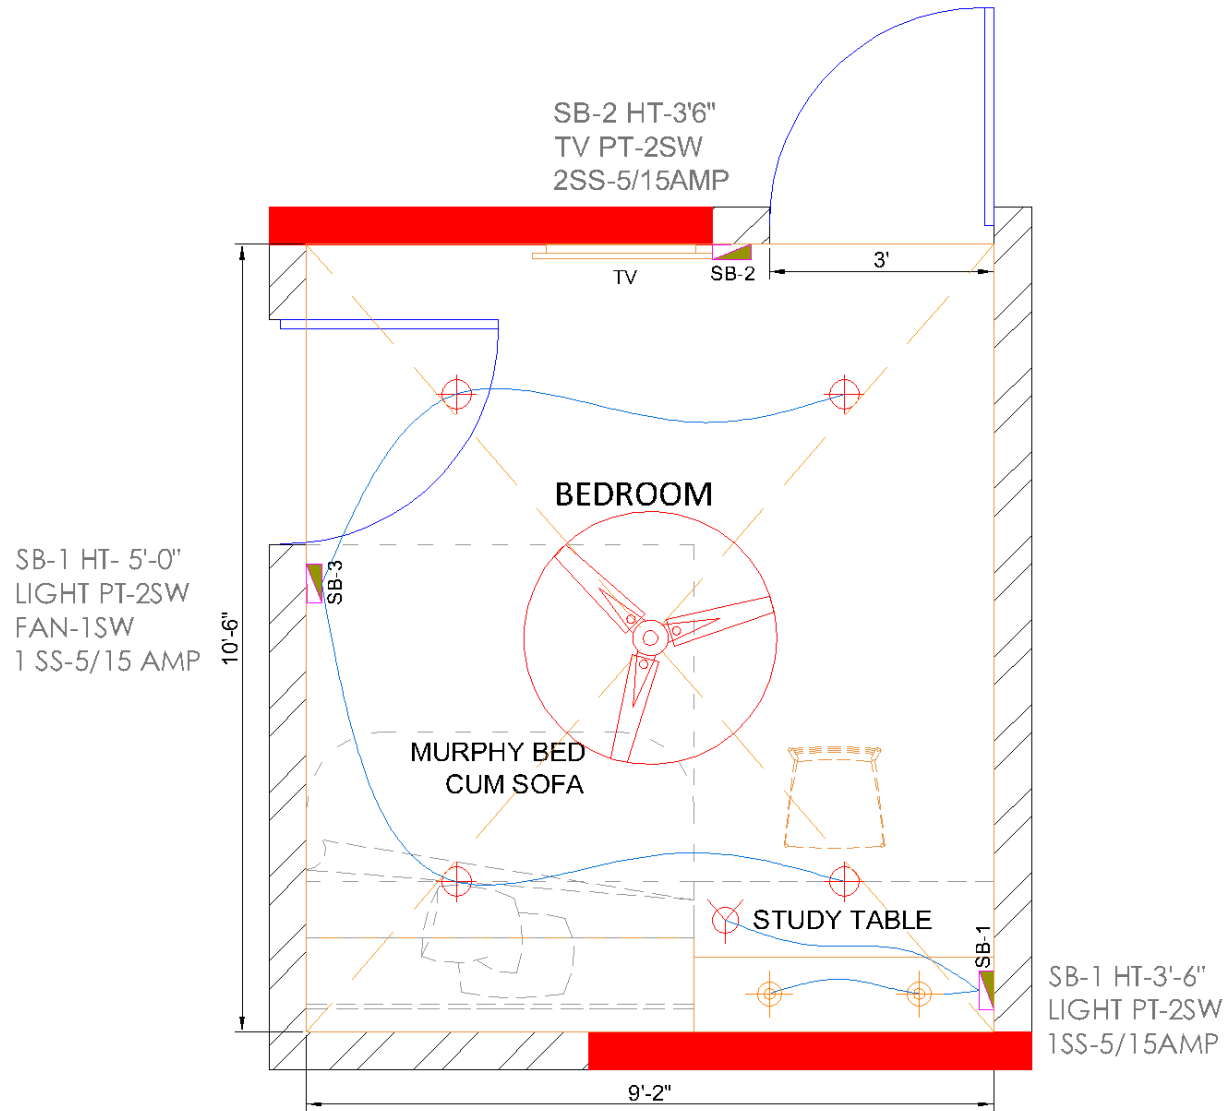

White brick wallpaper

Wall clock

Swing with stand or chair

Z Tags

Z1	Murphy bed cum sofa
Z2	Study desk
Z3	Study Lamp
Z4	Wallpaper
Z5	Clock
Z6	Swing/Chair
Z7	Carpet

Study lamp

Study desk

ELECTRICAL LAYOUT

LEGEND

SR. NO.	SYMBOL		DESCRIPTION
1		SB	SWITCH BOARD
2		CL	CEILING LIGHT
3		SP	SPOTLIGHTS
4		SL	STUDY LAMP
5		CF	CEILING FAN OF 900/1200

ELECTRICAL LAYOUT

ARTISTIC VISUALISATION

SHOPPING LIST AND ESTIMATE – LIVING ROOM