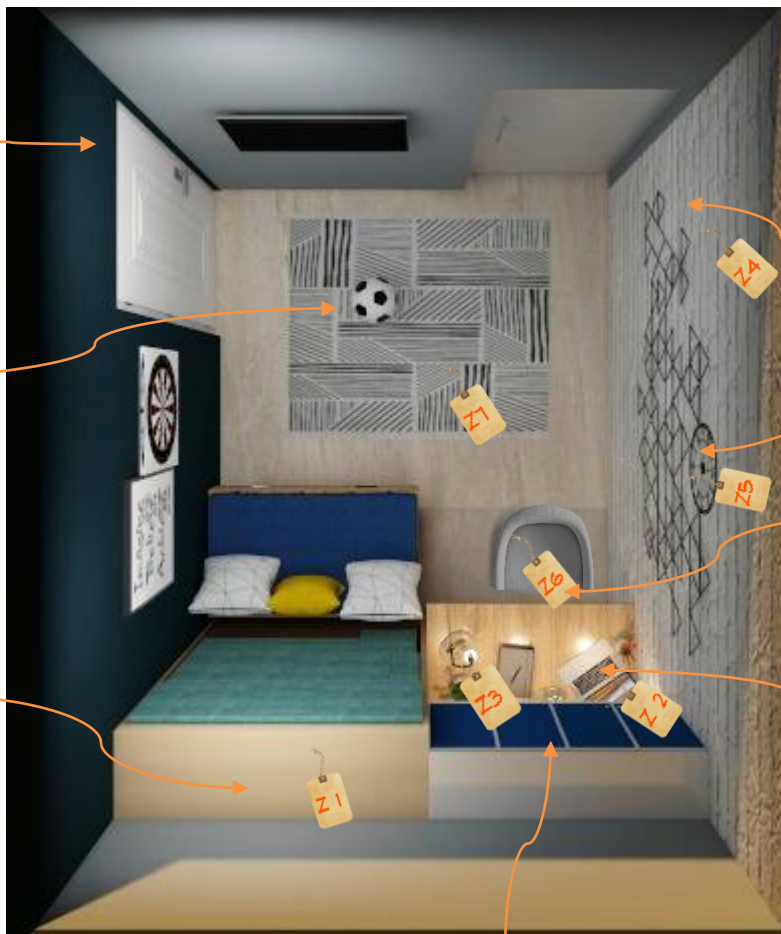

Overhead cabinets in 12mm comm. plywood finished with royale touch laminate- 1509-VW light teak wood and 216 CF-electric blue laminate.